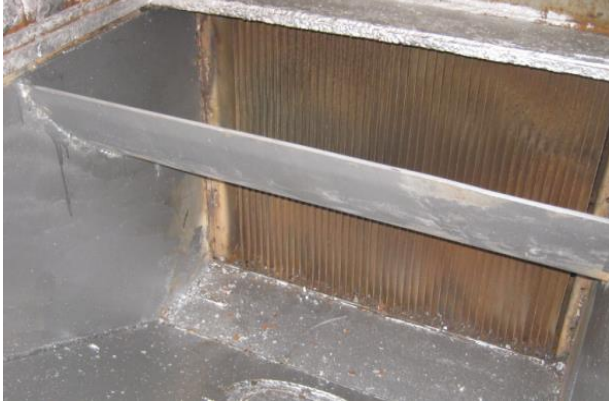

DCS SHIPPING & ENGINEERING Co., Ltd.

Incorporated with Metalock Qingdao

Cevizli Mah. Zuhul Cad. Ritim İstanbul 46A, A1 Blok, Daire: 64, 34846 Maltepe, İstanbul, Turkey
Phone: +90 216 5102617 Fax: +90 216 5102618 E-mail: info@dcs-tr.com Web: www.dcs-tr.com

Service Partner of HHM-CMD, CMP (ex-ZJMD), Anqing-Daihatsu, Pielstick
Qingdao / Zhoushan / HongKong / Singapore / Houston / Istanbul